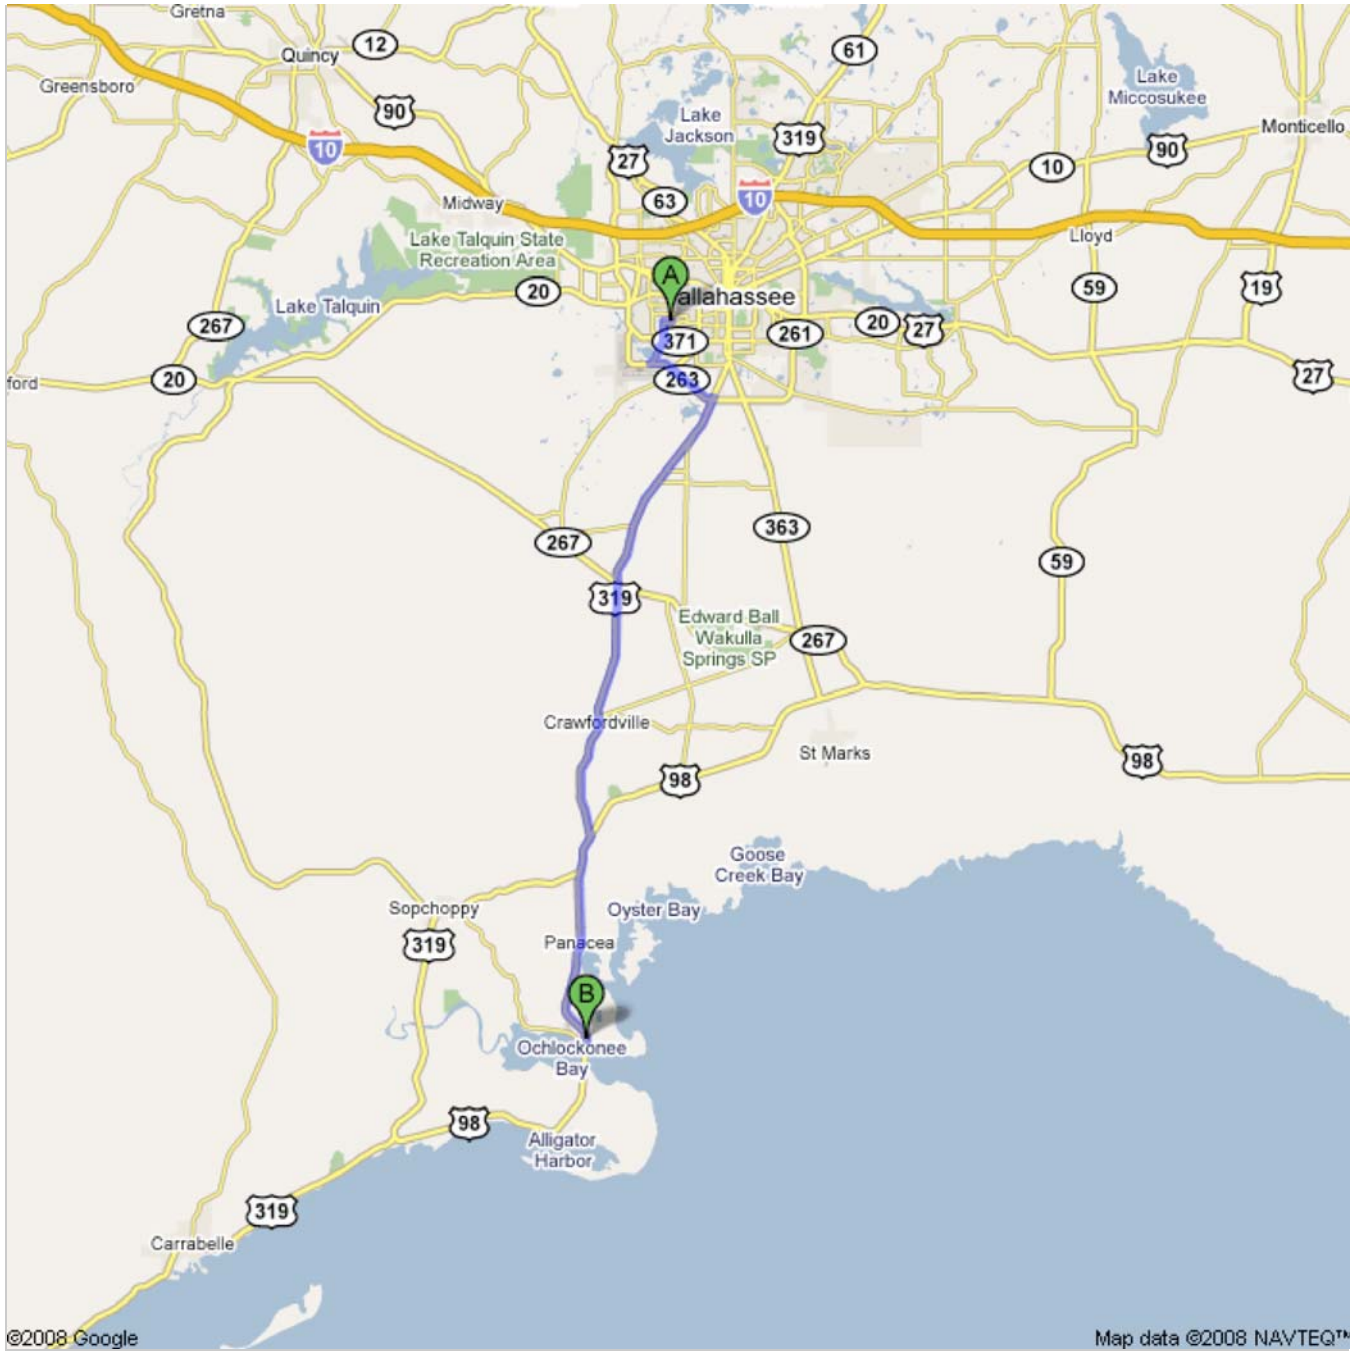

Directions to 5 Mashas Sands Rd, Panacea, FL 32346
35.1 mi – about 53 mins
COAPS to Angelo's Seafood Restaurant

**2035 E Paul Dirac Dr
Tallahassee, FL 32310**

1. Head **west** on **E Paul Dirac Dr**

go 0.2 mi
total 0.2 mi

go 105 ft
total 1.2 mi

➔ 5. Turn **right** at **CR-2205/S Lake Bradford Rd**
About 2 mins

go 1.2 mi
total 2.4 mi

➔ 6. Turn **left** at **Capital Circle SW/SR-263**
About 5 mins

go 3.2 mi
total 5.6 mi

➔ 7. Turn **right** at **Crawfordville Rd/SR-61/ US-319**
Continue to follow Crawfordville Rd/
US-319
About 27 mins

go 20.3 mi
total 25.9 mi

- ➔ 8. Turn **right** at **Coastal Hwy/US-319/US-98**
Continue to follow Coastal Hwy/US-98
About 13 mins

go 9.3 mi
total 35.1 mi

- ⬅ 9. Turn **left** at **CR-372**
About 1 min

go 69 ft
total 35.1 mi

Map data ©2008 NAVTEQ™