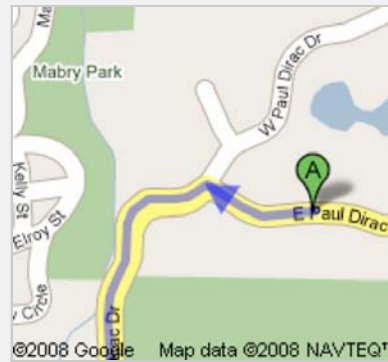

Directions to 5 Mashas Sands Rd, Panacea, FL 32346
35.1 mi – about 53 mins
COAPS to Angelo's Seafood Restaurant

**2035 E Paul Dirac Dr
Tallahassee, FL 32310**

1. Head **west** on **E Paul Dirac Dr**

go 0.2 mi
total 0.2 mi

← 2. Turn **left** at **Paul Dirac Dr**
About 2 mins

go 0.9 mi
total 1.0 mi

← 3. Turn **left** at **W Orange Ave/SR-371**
About 1 min

go 0.1 mi
total 1.1 mi

➔ 4. Turn **right** toward **CR-2205/S Lake Bradford Rd**

go 105 ft
total 1.2 mi

➔ 5. Turn **right** at **CR-2205/S Lake Bradford Rd**
About 2 mins

go 1.2 mi
total 2.4 mi

➔ 6. Turn **left** at **Capital Circle SW/SR-263**
About 5 mins

go 3.2 mi
total 5.6 mi

➔ 7. Turn **right** at **Crawfordville Rd/SR-61/ US-319**
Continue to follow Crawfordville Rd/
US-319
About 27 mins

Angelo's Seafood Restaurant
5 Mashes Sands Rd, Panacea, FL 32346

These directions are for planning purposes only. You may find that construction projects, traffic, weather, or other events may cause conditions to differ from the map results, and you should plan your route accordingly. You must obey all signs or notices regarding your route.