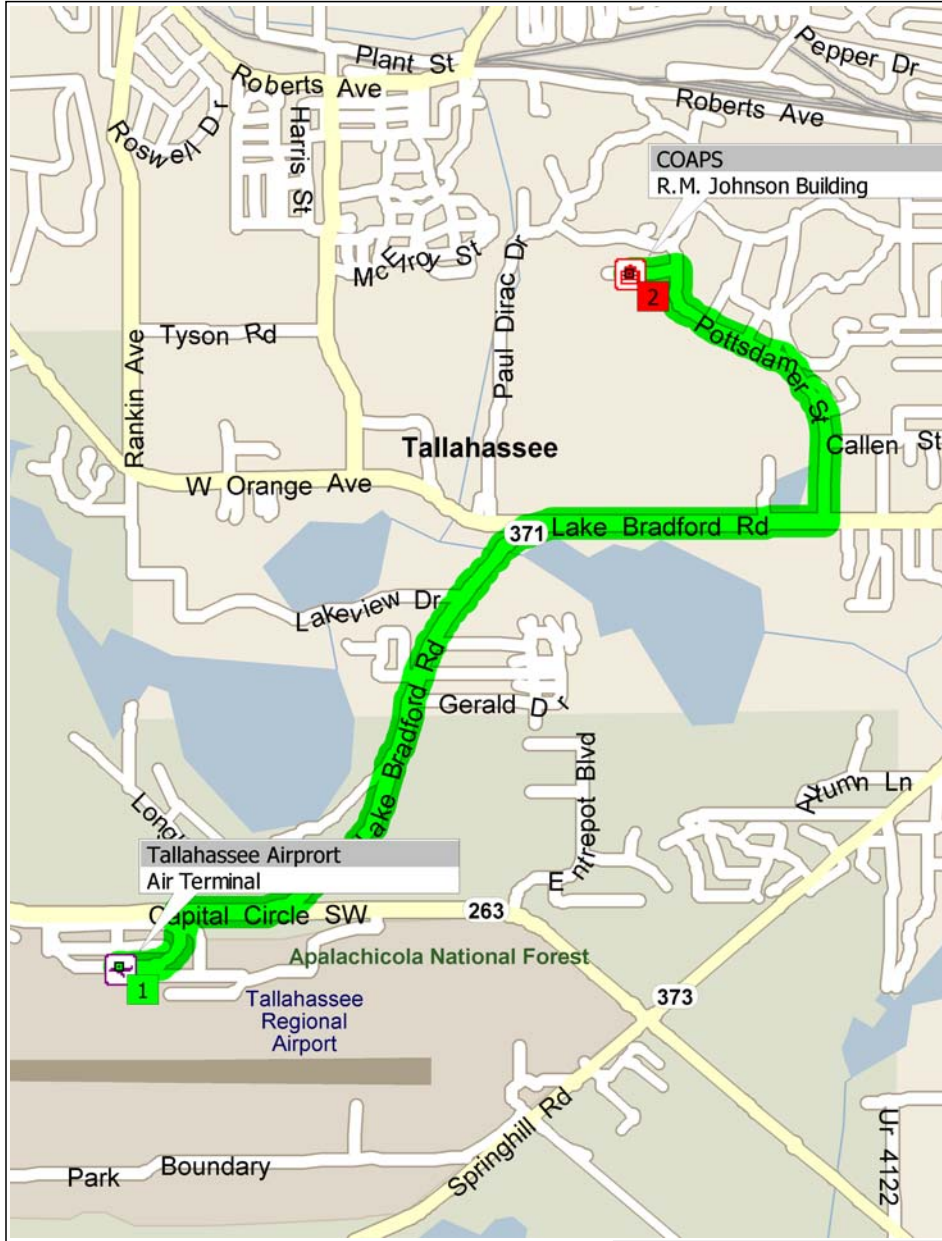

# Tallahassee Airprort to COAPS

3.5 miles; 10 minutes

9:00 AM	0.0 mi	<b>1</b> Depart Tallahassee Airprort on Local road(s) (East) for 0.3 mi
9:01 AM	0.3 mi	Turn RIGHT (East) onto SR-263 [Capital Circle SW] for 0.2 mi
9:02 AM	0.5 mi	Keep LEFT onto SR-371 [S Lake Bradford Rd] for 1.3 mi
9:05 AM	1.8 mi	Bear RIGHT (East) onto SR-371 [Lake Bradford Rd] for 0.7 mi
9:07 AM	2.5 mi	Turn LEFT (North) onto Pottsdamer St for 0.9 mi
9:10 AM	3.4 mi	Turn LEFT (West) onto Local road(s) for 0.1 mi
9:10 AM	3.5 mi	<b>2</b> Arrive COAPS

0 mi 0.2 0.4 0.6 0.8